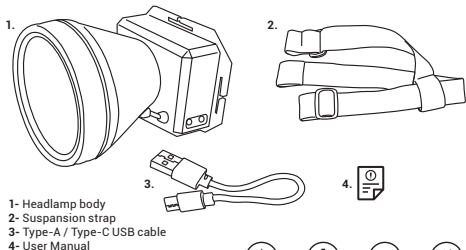

Akçaburgaz Mahallesi, 3114. Sokak, No:10 Esenyurt/İstanbul/Türkiye, info@eaegroup.com

Box Contents;

User Manual / Specifications;

- 1- Power On/Off - Function button (High, medium, flash)
- 2- Sensor On/Off
- 3- Battery level indicator (3000mAh)
- 4- Input (Type-C), (1.5A)
- 5- Output (Type-A), (5V/1A)
- 6- Protective cover (Rubber)
- 7- Sensor
- 8- Body (Plastic)
- 9- Frame (Aluminum alloy)