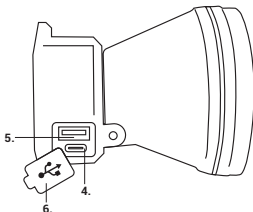

Akçaburgaz Mahallesi, 3114. Sokak, No:10 Esenyurt/İstanbul/Türkiye, info@eaegroup.com

Box Contents;

User Manual / Specifications;

- 1- Power On/Off - Function button (High, medium, flash)
- 2- Sensor On/Off
- 3- Battery level indicator (3000mAh)
- 4- Input (Type-C), (1.5A)
- 5- Output (Type-A), (5V/1A)
- 6- Protective cover (Rubber)
- 7- Sensor
- 8- Body (Plastic)
- 9- Frame (Aluminum alloy)